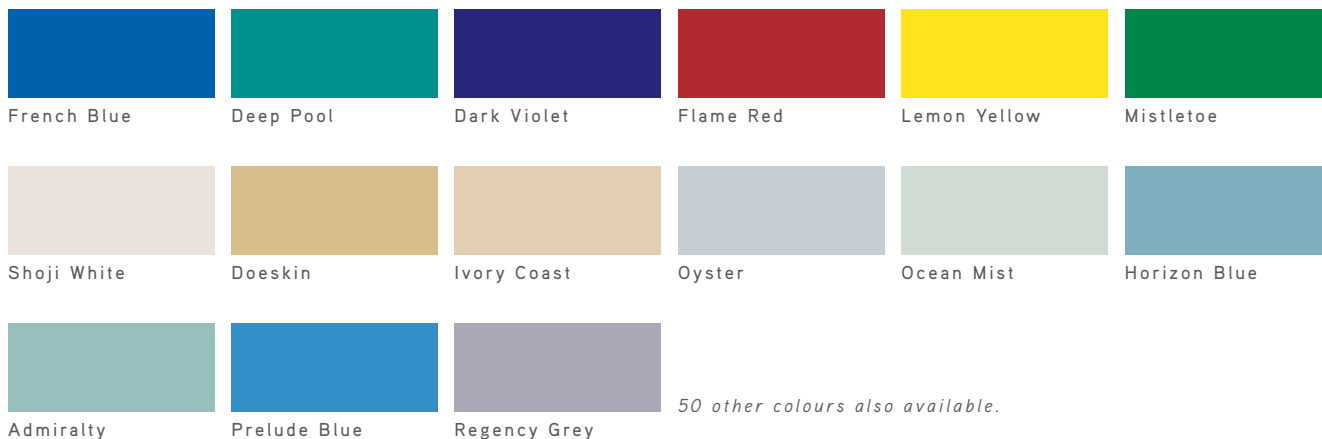

Steel-Line's COLOUR CHART

colorbond® range

Colorbond®

Zincalume® also available for roller doors only.

dulux® premium colours - pearl effects

Dulux®

dulux® brights and colour styles*

Call 1300-GARAGE or visit www.steel-line.com.au

Please note: This sampler is a guide only. The limitations of printing, combined with varying light conditions make extremely accurate matches impossible. We strongly recommend comparing your choice with actual samples. Additionally, Steel-Line reserves the right to vary or delete colours without notice. ‡ Colour charged at a premium cost. ^ Discontinued premium price on application.* The Dulux® colour range and Colorbond® colour range all come at a premium cost. Bright colours may fade in direct sunlight.